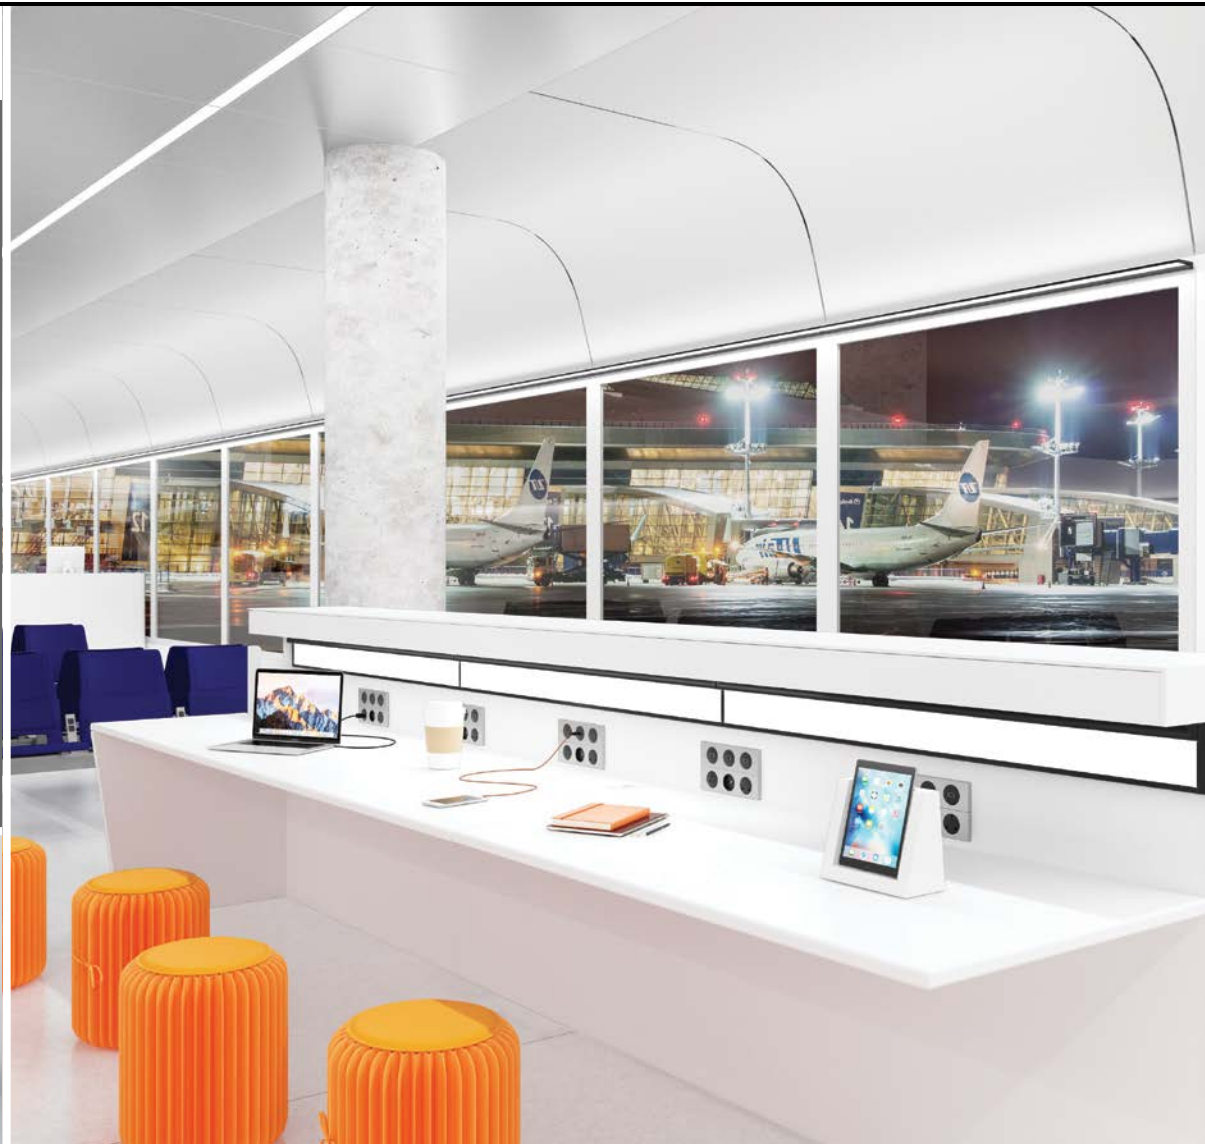

Pose™

One clean look
Two optics + Two sides
Three mounting surfaces
Endless design possibilities

See the difference.
Hear the difference.

axis

1.800.263.AXIS T 514.948.6272 F 514.948.6271 www.axislighting.com
Maggie Giusto (917) 279-5199 International Lights (212) 414-2803